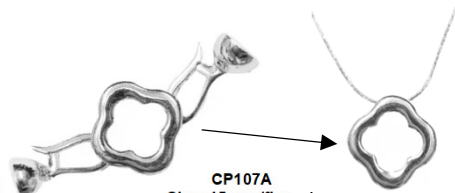

1B228B-2-10  
Size: 10mm 2 strands  
UW: 1.22 gm

1B228B-3-10  
Size: 10mm 3 strands  
UW: 1.25 gm

\*\* The above pictures are not in scale 以上圖片尺寸並不相符

One Strand Clasps 單行銀扣

**2P154B-F**  
Size: 12 x 12mm (Frosted)  
UW: 2.81 gm

**2P154B-P**  
Size: 12 x 12mm (Polished)  
UW: 2.41 gm

**CP125**  
Size: 25mm long (13mm clasp)  
UW: 1.55 gm

**CP107A**  
Size: 15mm (flower)  
2 Bells 15x8mm  
UW: 3.80 gm

**2P154F**  
Size: 15 x 15mm (Frosted)  
UW: 2.78 gm