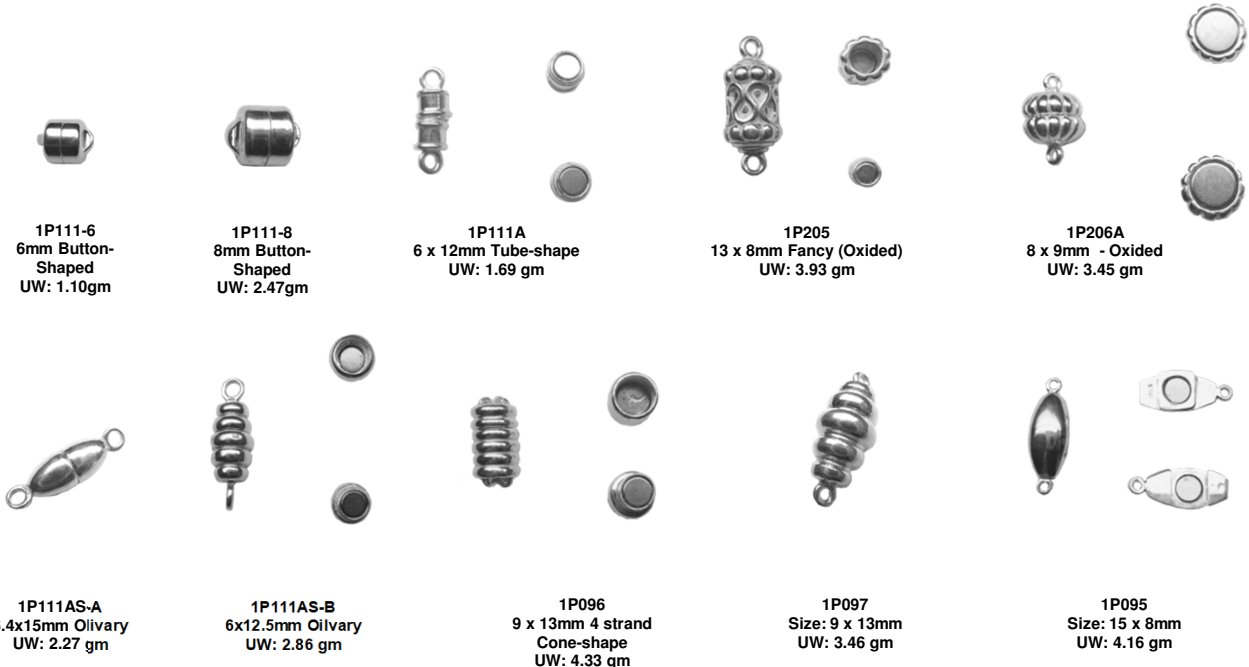

Magnetic Clasp 磁石扣

1P111-6
6mm Button-Shaped
UW: 1.10gm

1P111-8
8mm Button-Shaped
UW: 2.47gm

1P111A
6 x 12mm Tube-shape
UW: 1.69 gm

1P205
13 x 8mm Fancy (Oxided)
UW: 3.93 gm

1P206A
8 x 9mm - Oxided
UW: 3.45 gm

1P096
9 x 13mm 4 strand
Cone-shape
UW: 4.33 gm

1P097
Size: 9 x 13mm
UW: 3.46 gm

1P095
Size: 15 x 8mm
UW: 4.16 gm